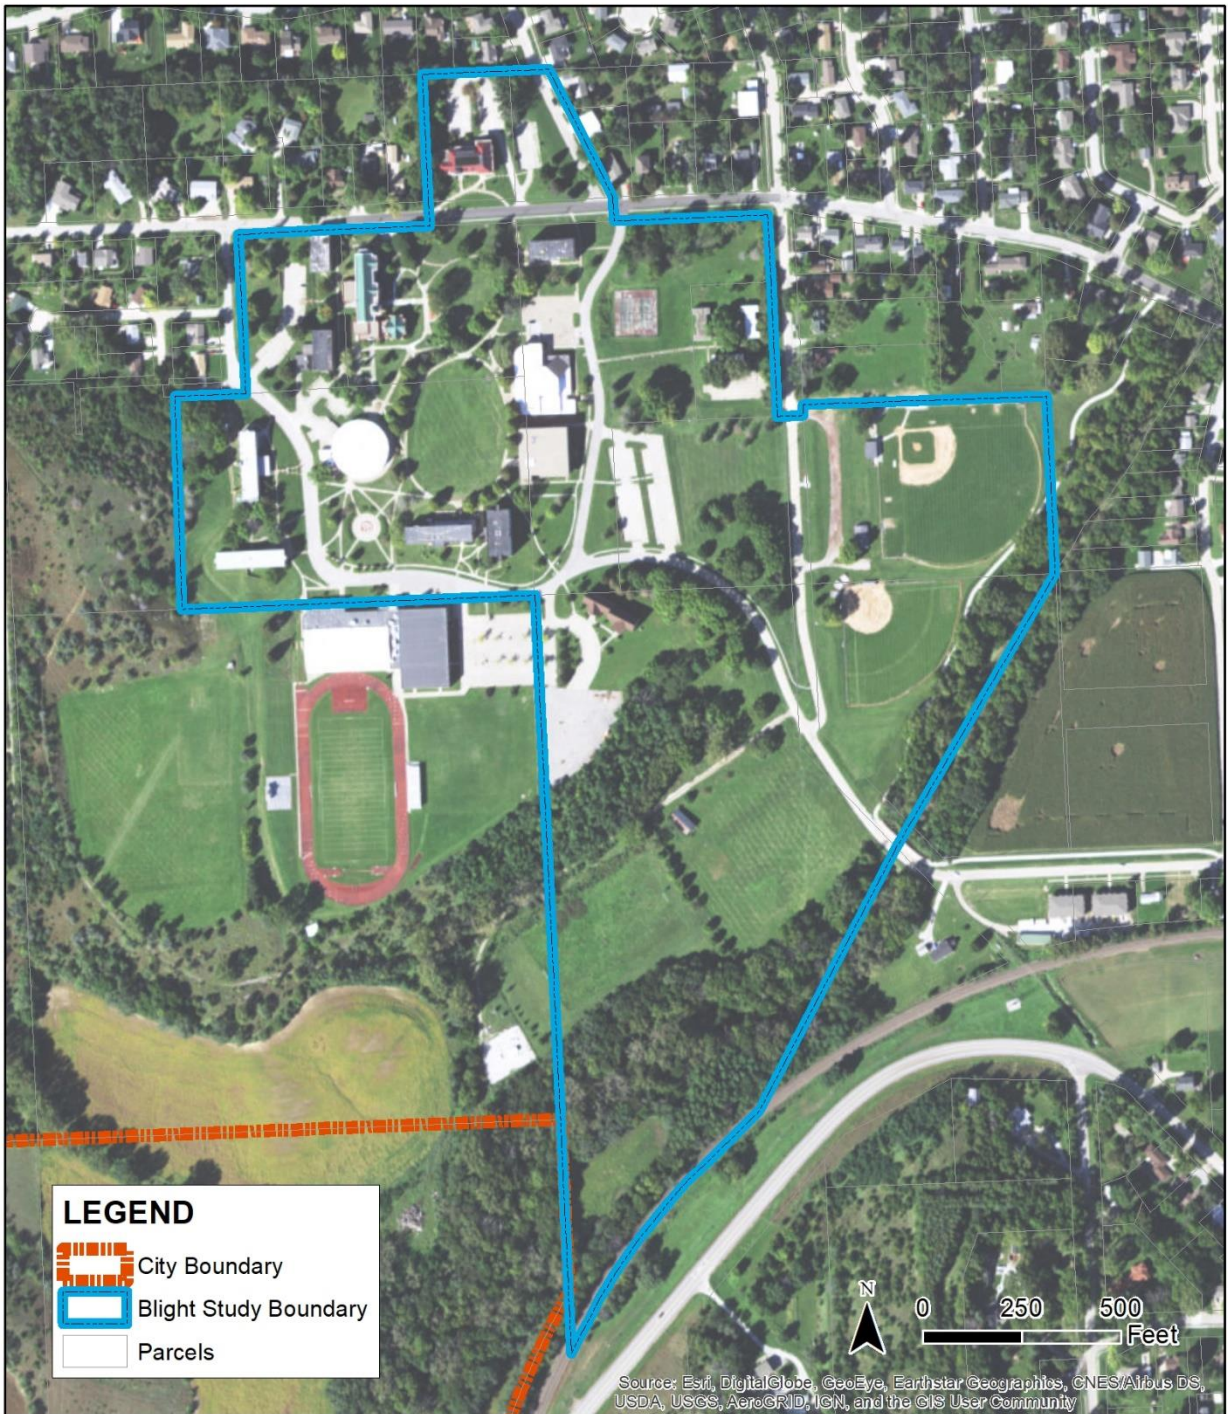

Figure 2: Proposed Blight Area

City of Blair, NE

Dana College Blight Study: Study Boundary

Created By: C. Sloss
Date: January 2018
Revised:
Software: ArcGIS 10.4
File: 171923.00